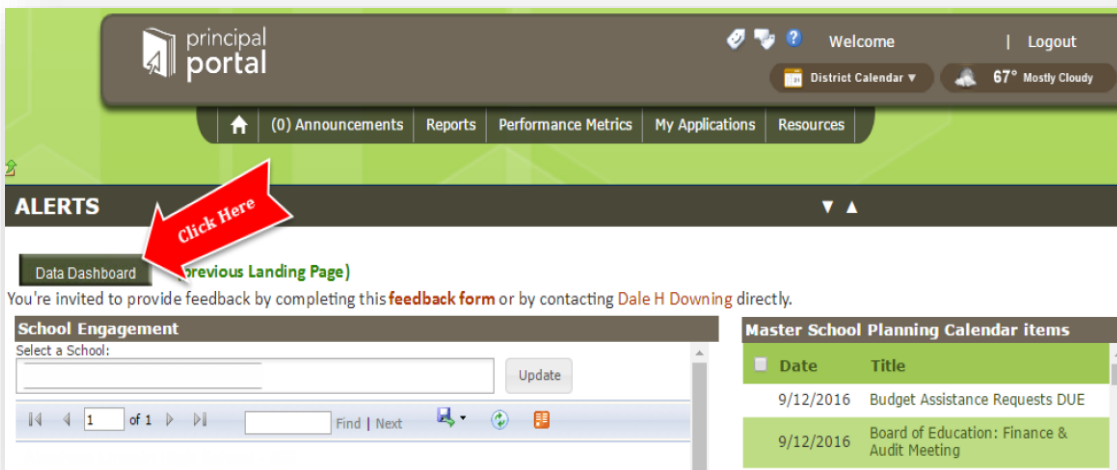

English Language Development Key Performance Indicator

Go to the DPS Website: <https://www.dpsk12.org/>

1) Select "Principal Portal" under the *Employees* tab and log in.

2) Once you are logged in, click on the "Data Dashboard" button for Key Performance Indicators (KPIs) data.